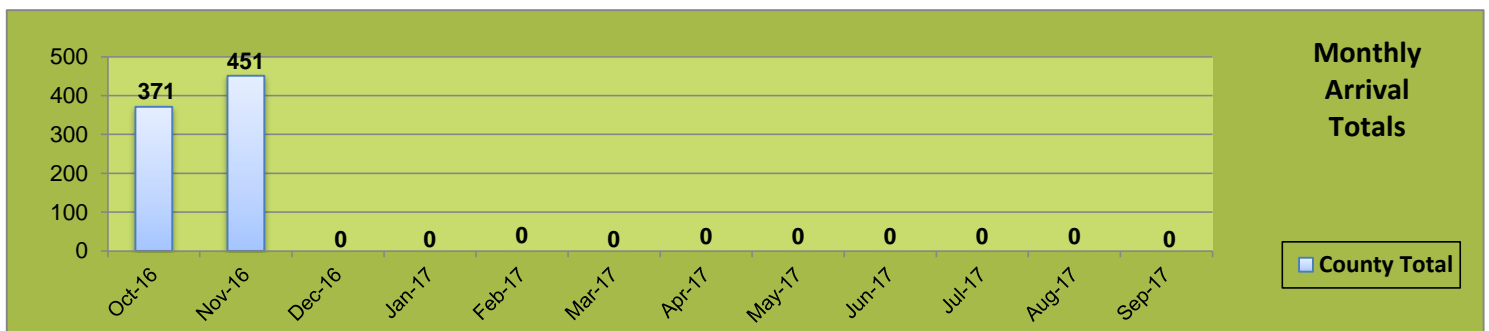

**San Diego County Resettlement Agencies  
Monthly Refugee Arrivals Report for FFY 16 - 17 by Country of Origin**

Country of Origin	Oct-16	Nov-16	Dec-16	Jan-17	Feb-17	Mar-17	Apr-17	May-17	Jun-17	Jul-17	Aug-17	Sep-17	FFY Total
Afghanistan	46	81											127
Azerbaijan	-	-											0
Bhutan	-	-											0
Burma	-	5											5
Burundi	-	-											0
Cameron	-	-											0
Central African Republic		5											5
Colombia	-	-											0
Cote D'Ivoire	-	-											0
Cuba	14	17											31
Democratic Republic of Congo	29	81											110
Egypt	-	-											0
Eritrea	-	-											0
Ethiopia	8	7											15
Guatemala	-	-											0
Haiti	26	14											40
Honduras	-	-											0
Indonesia		1											1
Iran	6	6											12
Iraq	108	112											220
Mexico	-	-											0
Moldova	2	-											2
Nepal	-	-											0
Republic of Congo	7	-											7
Rwanda	-	-											0
Somalia	36	18											54
Sri Lanka	-	-											0
Sudan	10	-											10
Syria	76	104											180
Uganda	-	-											0
Ukraine	3	-											3
Uzbekistan	-	-											0
Vietnam	-	-											0
<b>County Total</b>	<b>371</b>	<b>451</b>	<b>0</b>	<b>0</b>	<b>0</b>	<b>0</b>	<b>0</b>	<b>0</b>	<b>0</b>	<b>0</b>	<b>0</b>	<b>0</b>	<b>822</b>
<b>Total TANF Cases</b>	66	74											140
<b># of people (including children)</b>	275	354											629

<b>Top Three Arrivals for FFY 16 - 17</b>	
Iraq	27%
Syria	22%
Afghanistan	15%
Remainder	36%