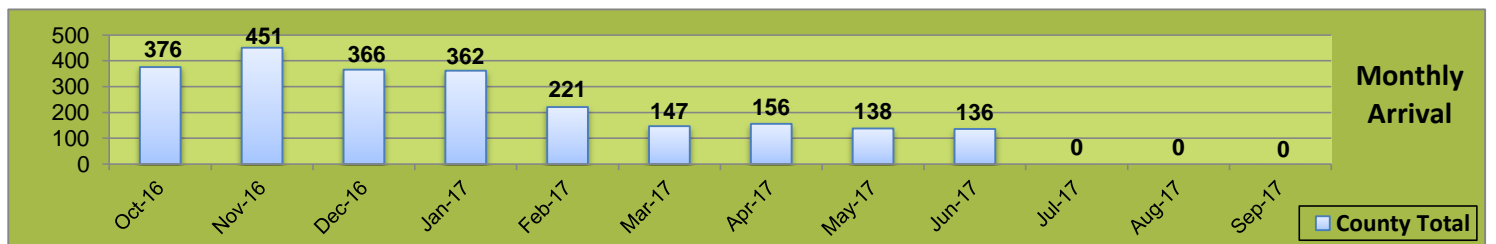

**San Diego County Resettlement Agencies
Monthly Refugee Arrivals Report for FFY 16 - 17 by Country of Origin**

Country of Origin	Oct-16	Nov-16	Dec-16	Jan-17	Feb-17	Mar-17	Apr-17	May-17	Jun-17	Jul-17	Aug-17	Sep-17	FFY Total
Afghanistan	46	81	48	50	52	70	53	34	100				534
Azerbaijan	-	-	-	-	-	-	-	-	-				0
Bhutan	-	-	-	3	-	-	-	-	-				3
Burma	-	5	-	5	1	-	-	2	-				13
Burundi	-	-	-	-	-	-	3	-	-				3
Cameron	-	-	-	-	1	-	-	-	1				2
Central African Republic	-	5	-	-	-	-	-	-	-				5
Cote D'Ivoire	-	-	-	-	-	-	-	-	-				0
Cuba	14	17	7	12	3	-	1	-	-				54
Democratic Republic of Congo	29	81	5	5	9	1	16	17	1				164
Egypt	-	-	-	-	-	-	-	-	-				0
Eritrea	-	-	-	-	2	-	1	14	-				17
Ethiopia	8	7	1	3	-	-	-	-	-				19
Kenya	-	-	-	-	-	-	-	-	2				2
Guatemala	-	-	-	-	-	-	-	-	-				0
Haiti	26	14	50	34	20	20	6	6	4				180
Honduras	-	-	-	1	-	-	-	-	-				1
India	-	-	-	1	-	-	-	-	-				1
Indonesia	-	1	-	-	-	-	-	-	-				1
Iran	6	6	-	15	9	4	6	3	2				51
Iraq	113	112	206	157	87	31	47	34	26				813
Ivory Coast	-	-	-	-	1	-	-	-	-				1
Jordan	-	-	-	1	-	-	-	-	-				1
Libya	-	-	-	-	-	-	-	1	-				1
Mexico	-	-	-	4	-	1	-	-	-				5
Moldova	2	-	-	-	-	-	-	-	-				2
Republic of Congo	7	-	-	-	-	-	-	-	-				7
Russia	-	-	2	-	-	-	-	-	-				2
Somalia	36	18	6	18	8	10	19	13	-				128
Sudan	10	-	-	-	-	-	1	-	-				11
Syria	76	104	34	42	24	10	3	14	-				307
Uganda	-	-	-	7	-	-	-	-	-				7
Ukraine	3	-	7	4	-	-	-	-	-				14
Vietnam	-	-	-	-	4	-	-	-	-				4
Grand Total	376	451	366	362	221	147	156	138	136	0	0	0	2,353
# of CalWORKs Cases Referred to County	67	74	60	61	41	23	24	24	25				399
Total # of People Referred to County (including children)	280	355	233	259	151	103	101	101	104				1,687
Total Singles or Couples with no children	96	96	133	103	70	44	55	37	32	0	0	0	666

Iraq	35%
Afghanistan	23%
Syria	13%
Remainder	30%