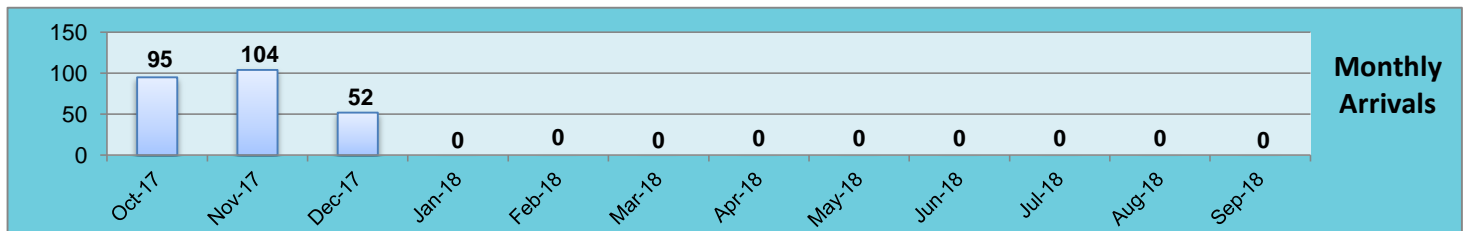

**San Diego County Resettlement Agencies
Monthly Refugee Arrivals Report for FFY 17 - 18 by Country of Origin**

Country of Origin	Oct-17	Nov-17	Dec-17	Jan-18	Feb-18	Mar-18	Apr-18	May-18	Jun-18	Jul-18	Aug-18	Sep-18	FFY Total
Afghanistan	72	66	39										177
Bhutan	-	3	-										3
Burma	-	-	-										0
Burundi	-	-	-										0
Cameron	-	-	-										0
Central African Republic	-	-	-										0
Cuba	4	3	1										8
Democratic Republic of Congo	-	12	-										12
Eritrea	-	1	-										1
Ethiopia	-	-	-										0
Kenya	-	-	-										0
Kazakhstan	-	-	-										0
Haiti	9	6	3										18
Honduras	-	-	-										0
India	-	-	-										0
Indonesia	-	-	-										0
Iran	-	-	-										0
Iraq	6	10	8										24
Ivory Coast	-	-	-										0
Jordan	-	-	-										0
Libya	-	-	-										0
Mexico	1	-	1										2
Moldova	-	-	-										0
Pakistan	-	-	-										0
Republic of Congo	-	-	-										0
Russia	-	-	-										0
Somalia	-	-	-										0
Sudan	-	-	-										0
Syria	3	-	-										3
Uganda	-	-	-										0
Ukraine	-	-	-										0
Vietnam	-	3	-										3
Overall Total	95	104	52	0	0	0	0	0	0	0	0	0	251
Number of Individuals Eligible for RCA (Single Adults/Couples with no Children under 18)	19	35	7	0	0	0	0	0	0	0	0	0	61
Number of Individuals Eligible for CalWORKs (including children)	76	69	45										190
Number of Potential CalWORKs Cases Referred to County	18	15	9										42