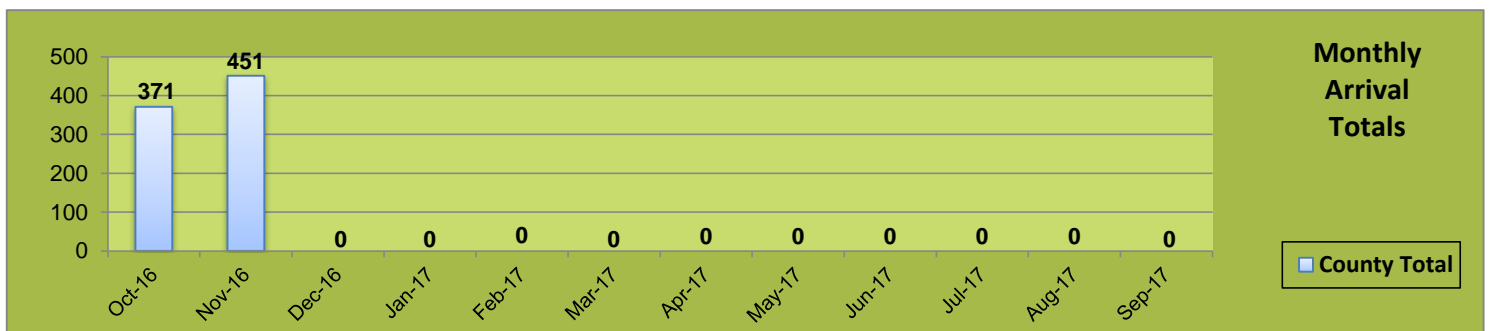

**San Diego County Resettlement Agencies
Monthly Refugee Arrivals Report for FFY 16 - 17 by Country of Origin**

Country of Origin	Oct-16	Nov-16	Dec-16	Jan-17	Feb-17	Mar-17	Apr-17	May-17	Jun-17	Jul-17	Aug-17	Sep-17	FFY Total
Afghanistan	46	81											127
Azerbaijan	-	-											0
Bhutan	-	-											0
Burma	-	5											5
Burundi	-	-											0
Cameron	-	-											0
Central African Republic		5											5
Colombia	-	-											0
Cote D'Ivoire	-	-											0
Cuba	14	17											31
Democratic Republic of Congo	29	81											110
Egypt	-	-											0
Eritrea	-	-											0
Ethiopia	8	7											15
Guatemala	-	-											0
Haiti	26	14											40
Honduras	-	-											0
Indonesia		1											1
Iran	6	6											12
Iraq	108	112											220
Mexico	-	-											0
Moldova	2	-											2
Nepal	-	-											0
Republic of Congo	7	-											7
Rwanda	-	-											0
Somalia	36	18											54
Sri Lanka	-	-											0
Sudan	10	-											10
Syria	76	104											180
Uganda	-	-											0
Ukraine	3	-											3
Uzbekistan	-	-											0
Vietnam	-	-											0
County Total	371	451	0	0	0	0	0	0	0	0	0	0	822
Total TANF Cases	66	74											140
# of people (including children)	275	354											629

Top Three Arrivals for FFY 16 - 17	
Iraq	27%
Syria	22%
Afghanistan	15%
Remainder	36%